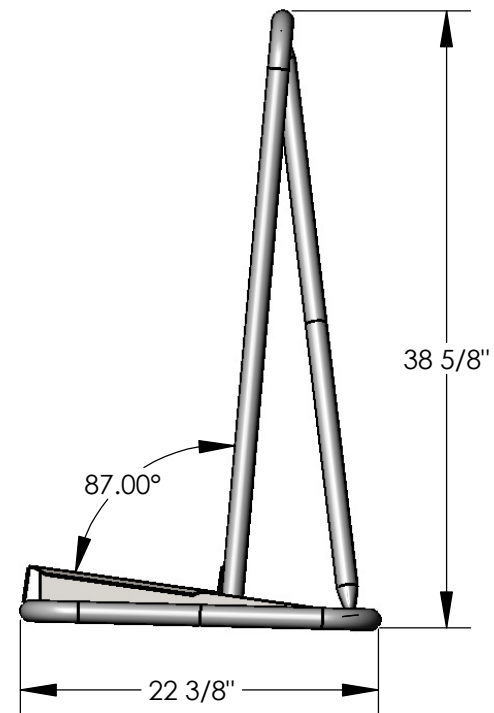

75027

1-877-447-2648
SUPPORT@GRANITEIND.COM

AMERICAN 
CART & EQUIPMENT
MANUFACTURED BY GRANITE INDUSTRIES