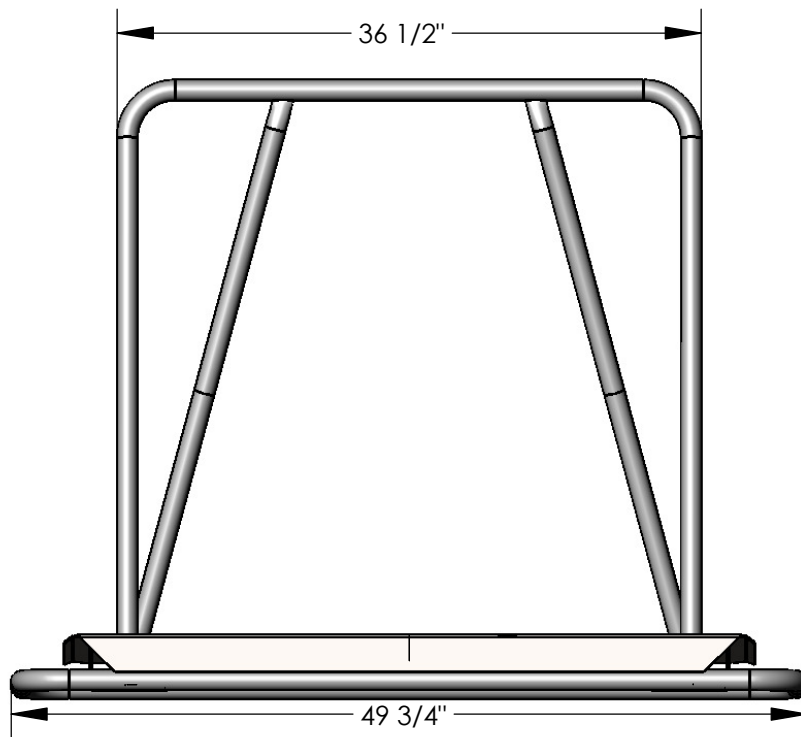

75027

1-877-447-2648
SUPPORT@GRANITEIND.COM

AMERICAN 
CART & EQUIPMENT
MANUFACTURED BY GRANITE INDUSTRIES