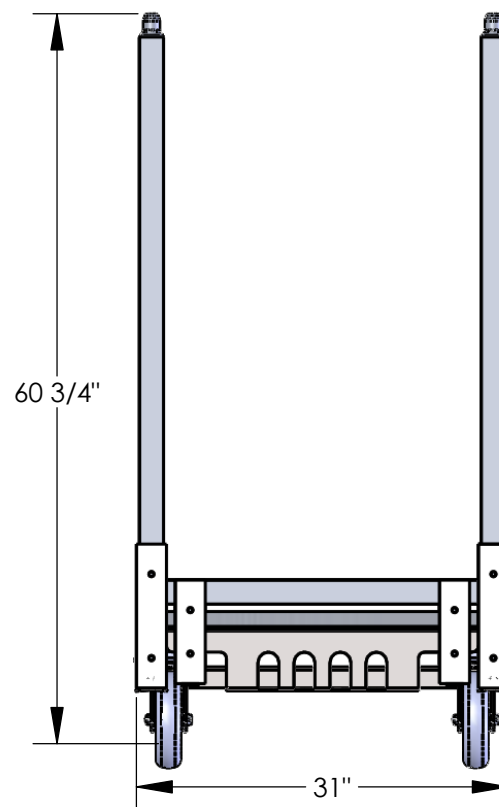

67282

1-877-447-2648
SUPPORT@GRANITEIND.COM

AMERICAN 
CART & EQUIPMENT
MANUFACTURED BY GRANITE INDUSTRIES