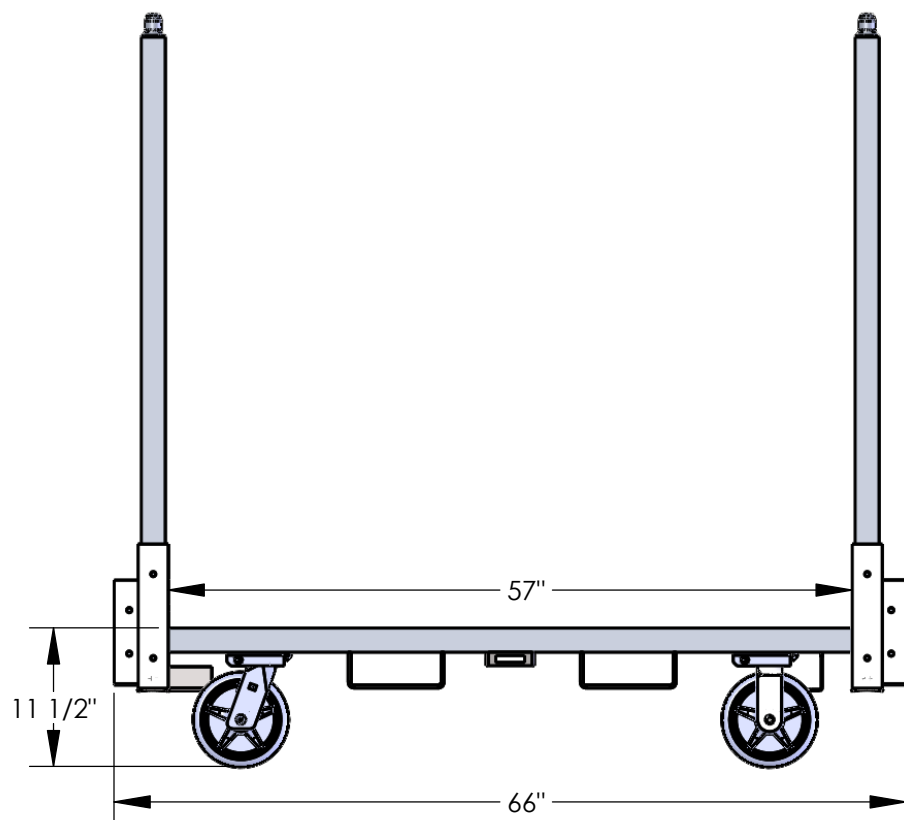

67282

1-877-447-2648
SUPPORT@GRANITEIND.COM

AMERICAN 
CART & EQUIPMENT
MANUFACTURED BY GRANITE INDUSTRIES