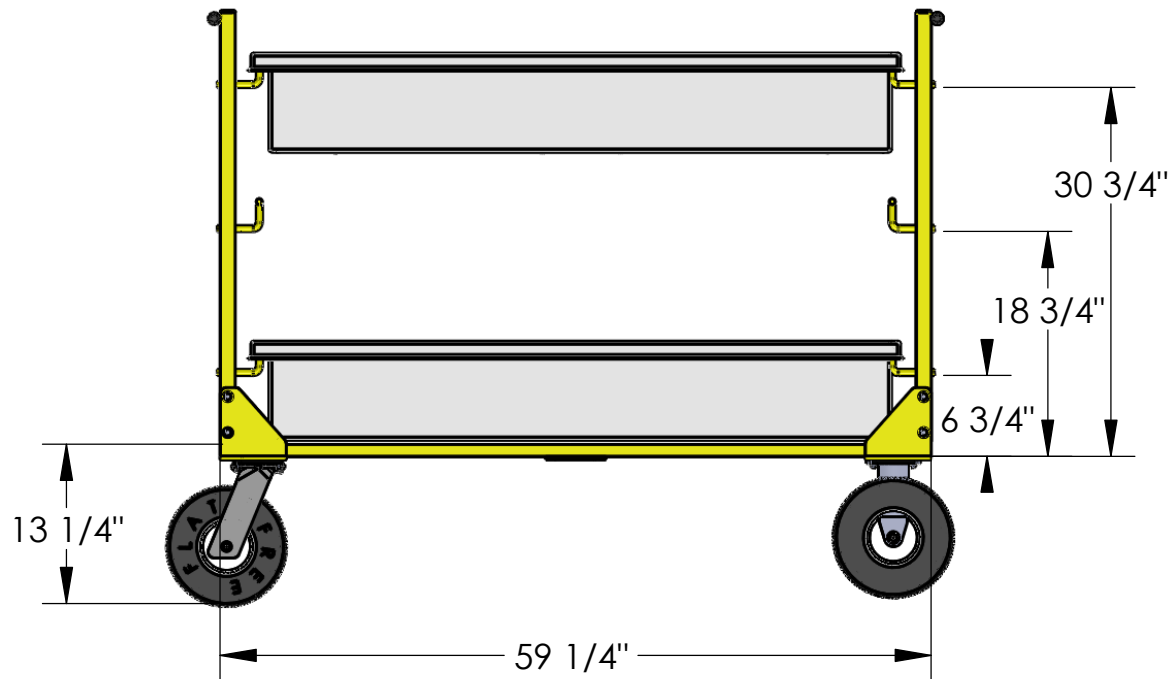

67276

1-877-447-2648
SUPPORT@GRANITEIND.COM

AMERICAN 
CART & EQUIPMENT
MANUFACTURED BY GRANITE INDUSTRIES