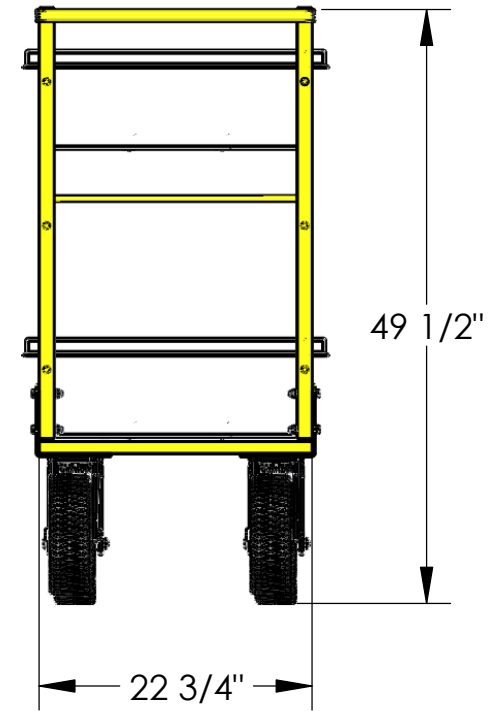

67276

1-877-447-2648
SUPPORT@GRANITEIND.COM

AMERICAN 
CART & EQUIPMENT
MANUFACTURED BY GRANITE INDUSTRIES