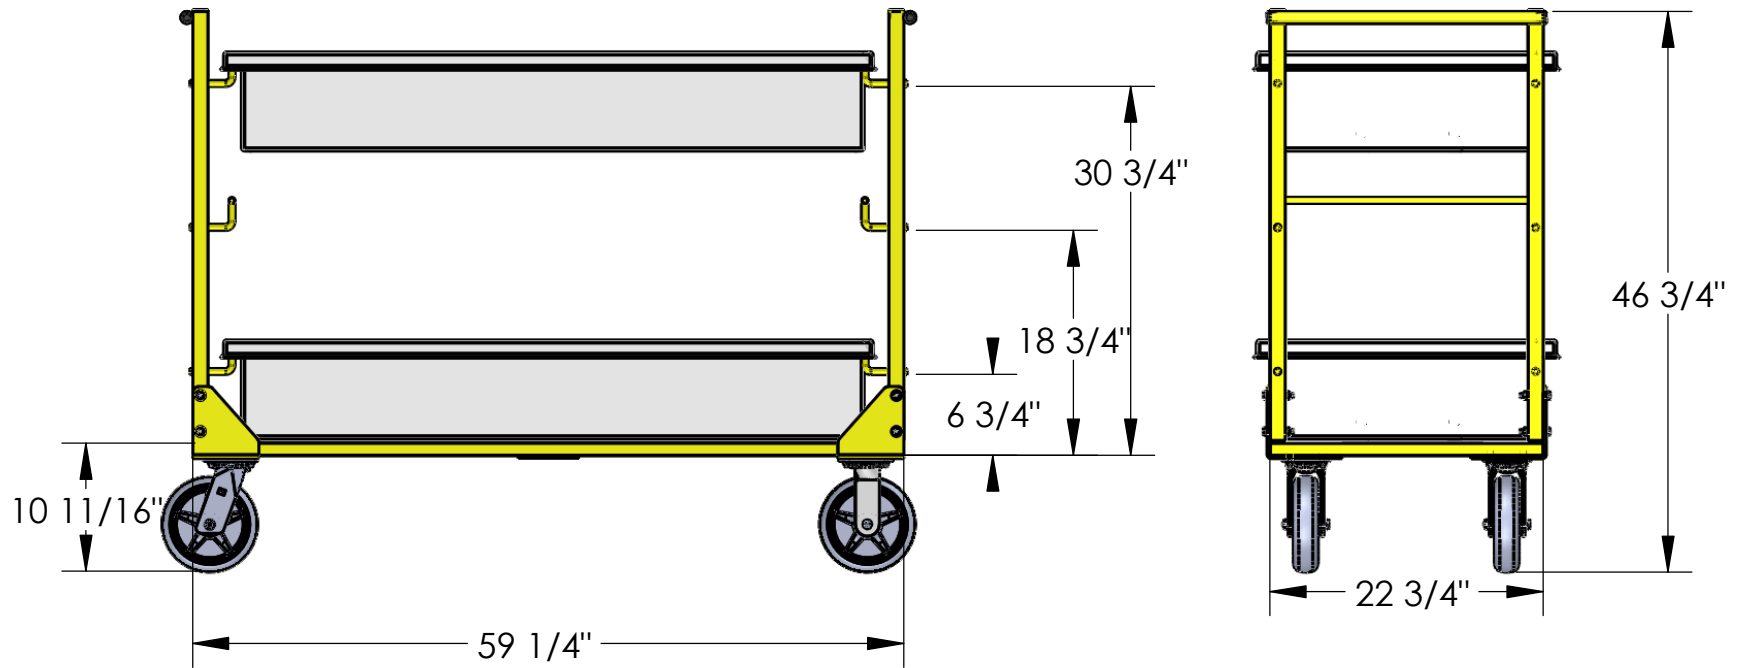

67275

1-877-447-2648  
SUPPORT@GRANITEIND.COM

**AMERICAN**   
**CART & EQUIPMENT**  
MANUFACTURED BY GRANITE INDUSTRIES