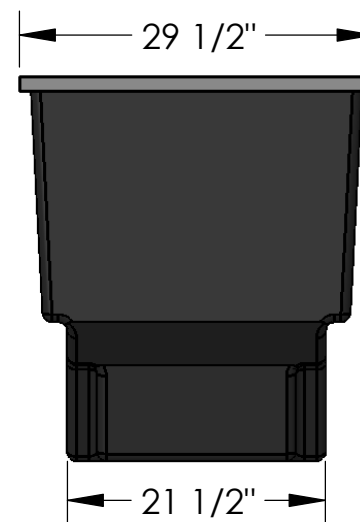

67235

1-877-447-2648
SUPPORT@GRANITEIND.COM

AMERICAN 
CART & EQUIPMENT
MANUFACTURED BY GRANITE INDUSTRIES