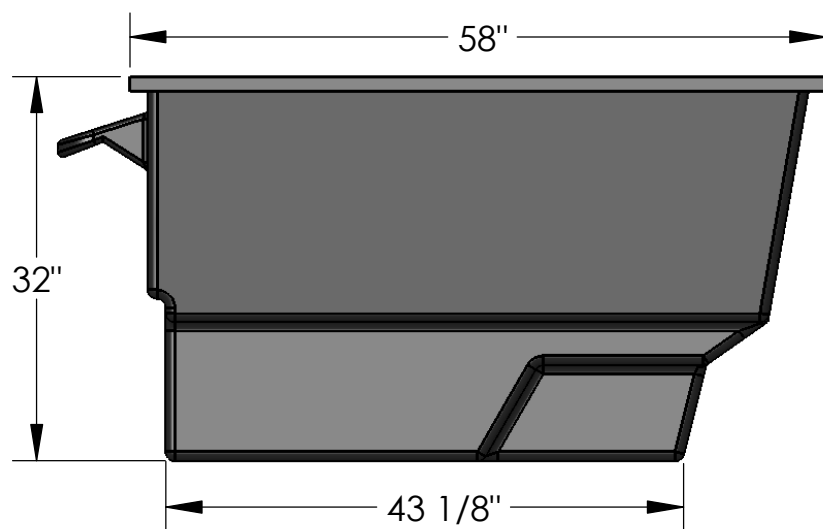

67235

1-877-447-2648
SUPPORT@GRANITEIND.COM

AMERICAN 
CART & EQUIPMENT
MANUFACTURED BY GRANITE INDUSTRIES