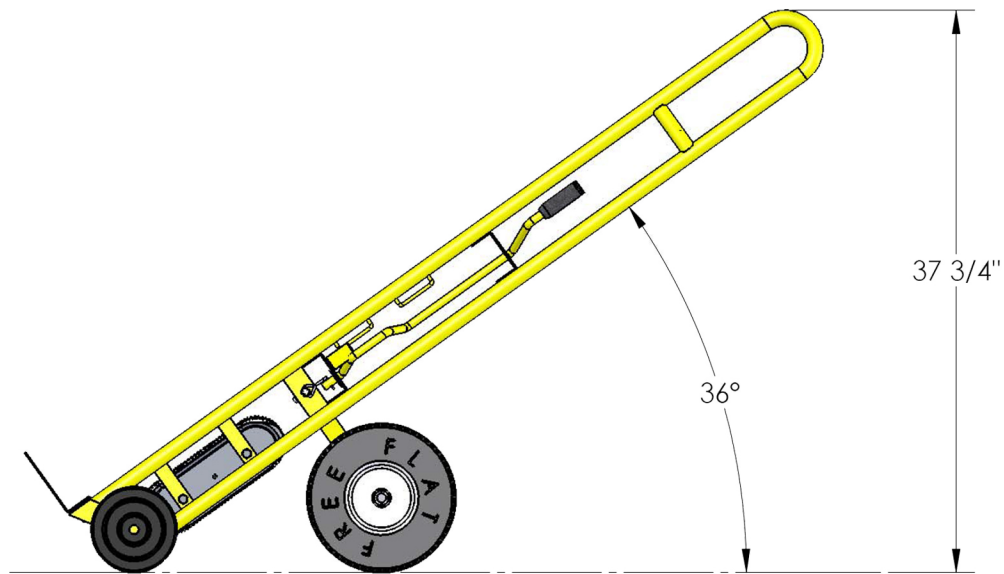

67218-75

1-877-447-2648
SUPPORT@GRANITEIND.COM

AMERICAN 
CART & EQUIPMENT
MANUFACTURED BY GRANITE INDUSTRIES