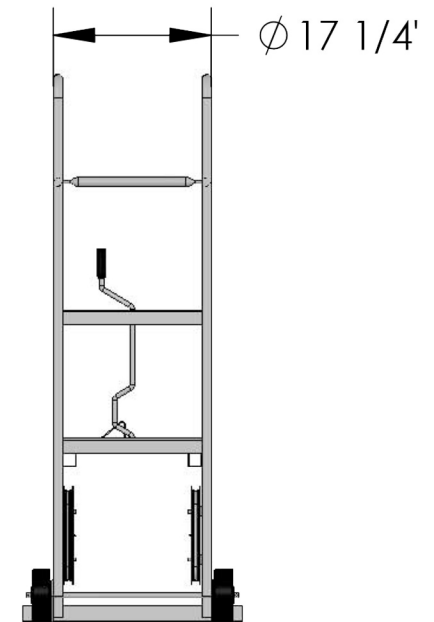

67218-75

1-877-447-2648
SUPPORT@GRANITEIND.COM

AMERICAN 
CART & EQUIPMENT
MANUFACTURED BY GRANITE INDUSTRIES