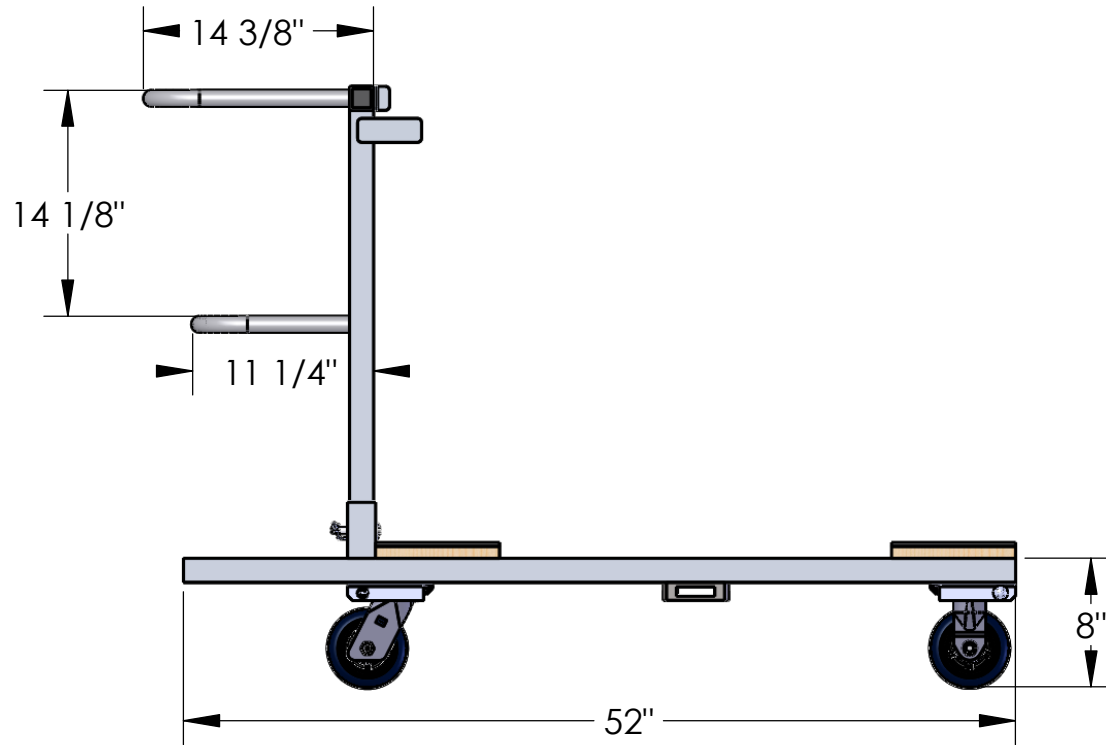

67195

1-877-447-2648
SUPPORT@GRANITEIND.COM

AMERICAN 
CART & EQUIPMENT
MANUFACTURED BY GRANITE INDUSTRIES