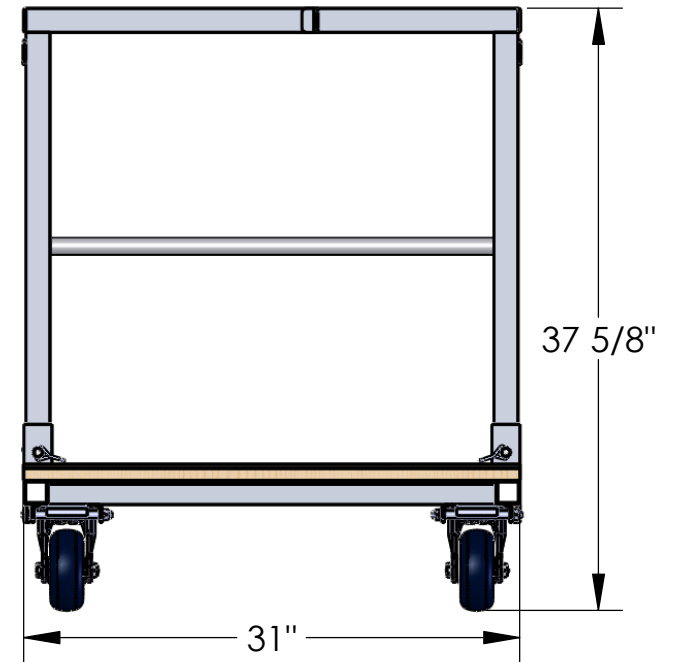

67195

1-877-447-2648
SUPPORT@GRANITEIND.COM

AMERICAN 
CART & EQUIPMENT
MANUFACTURED BY GRANITE INDUSTRIES