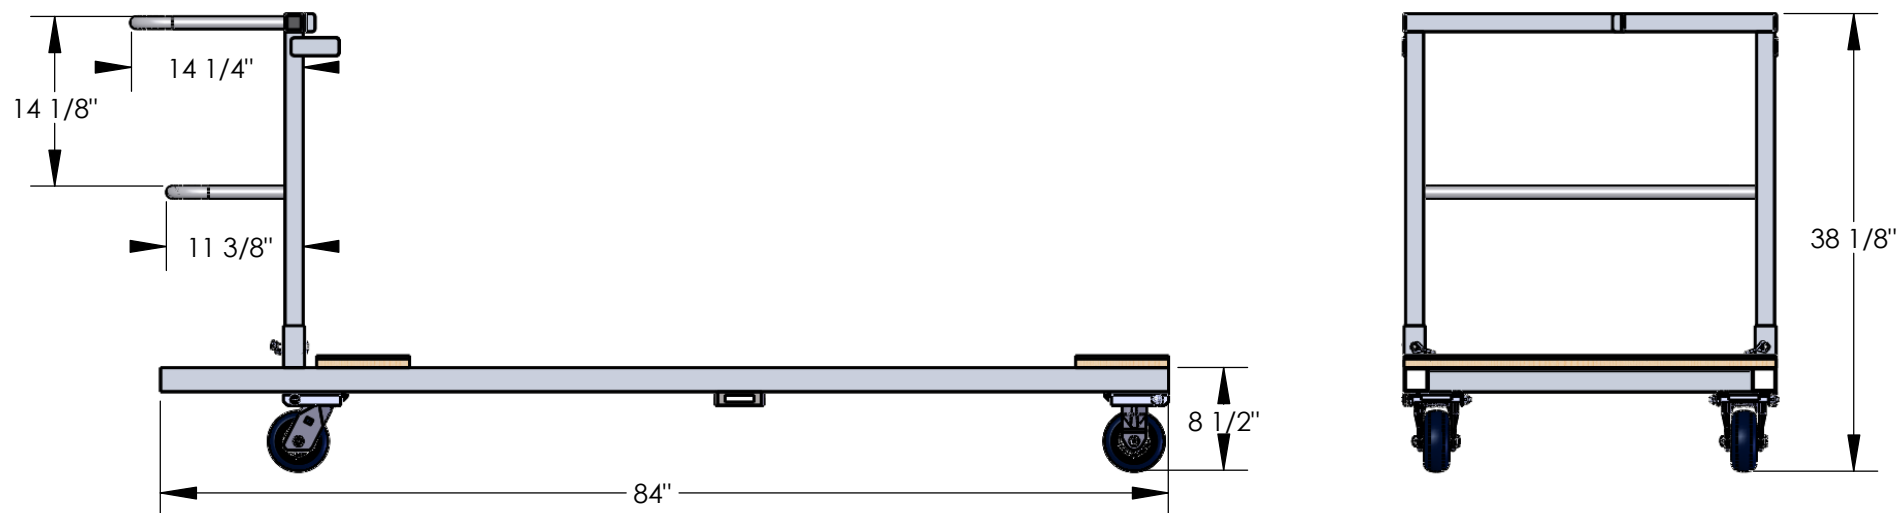

67194

1-877-447-2648
SUPPORT@GRANITEIND.COM

AMERICAN 
CART & EQUIPMENT
MANUFACTURED BY GRANITE INDUSTRIES