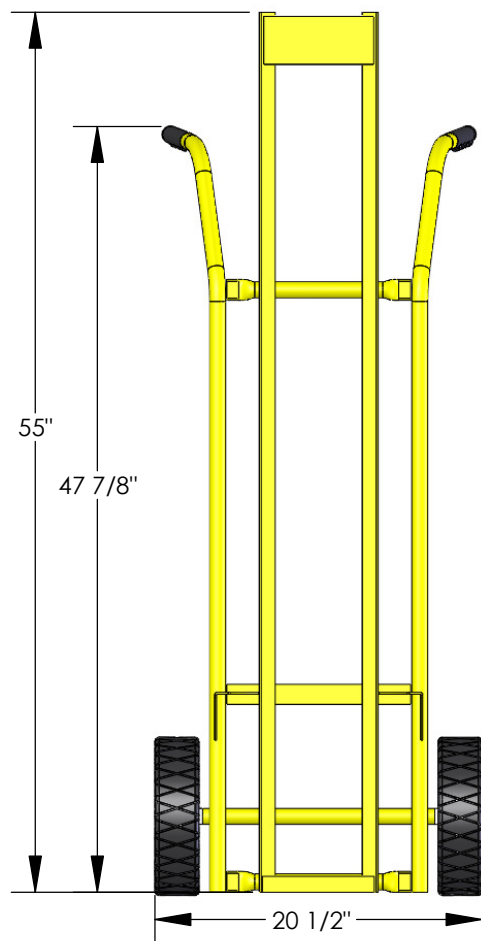

67155-75

1-877-447-2648
SUPPORT@GRANITEIND.COM

AMERICAN 
CART & EQUIPMENT
MANUFACTURED BY GRANITE INDUSTRIES