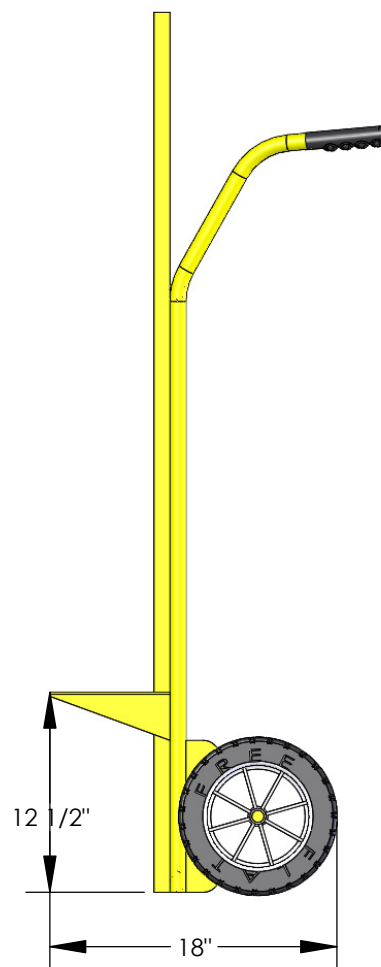

67155-75

1-877-447-2648
SUPPORT@GRANITEIND.COM

AMERICAN 
CART & EQUIPMENT
MANUFACTURED BY GRANITE INDUSTRIES