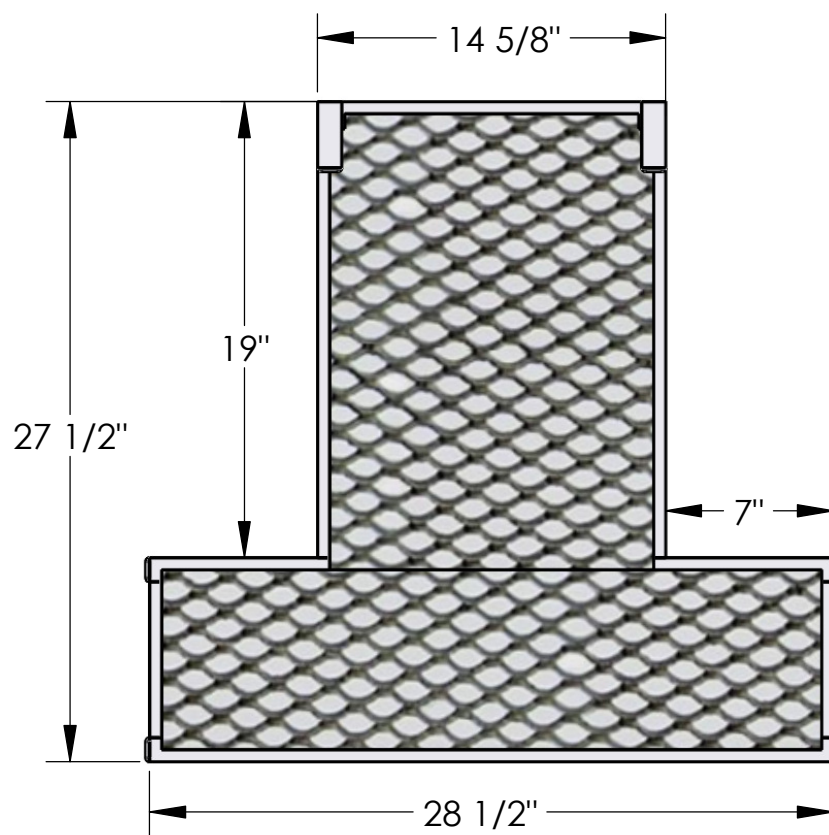

67130

1-877-447-2648
SUPPORT@GRANITEIND.COM

AMERICAN 
CART & EQUIPMENT
MANUFACTURED BY GRANITE INDUSTRIES