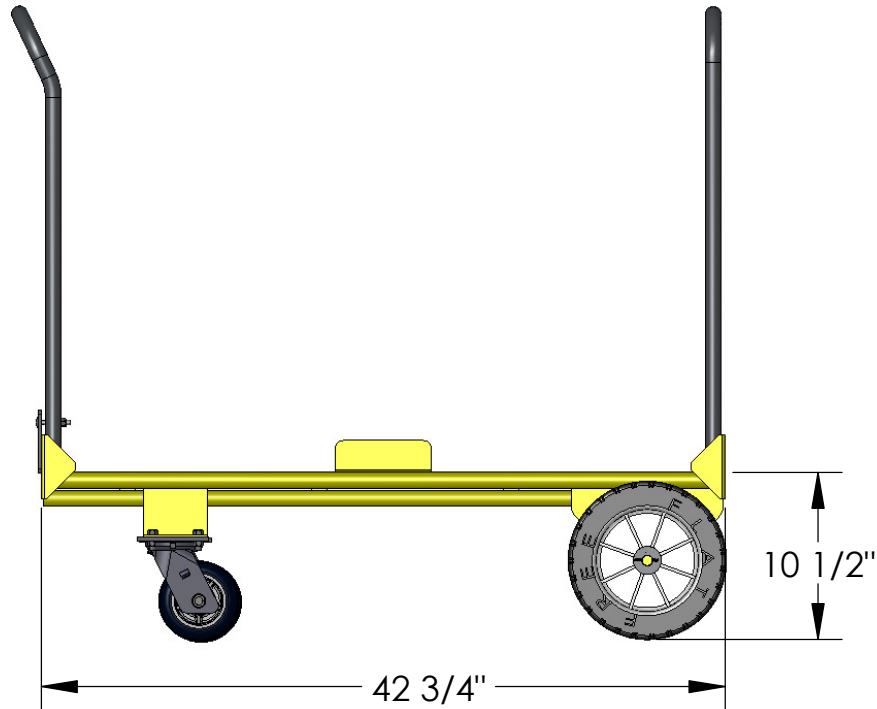

67119-75

1-877-447-2648  
SUPPORT@GRANITEIND.COM

**AMERICAN**   
**CART & EQUIPMENT**  
MANUFACTURED BY GRANITE INDUSTRIES