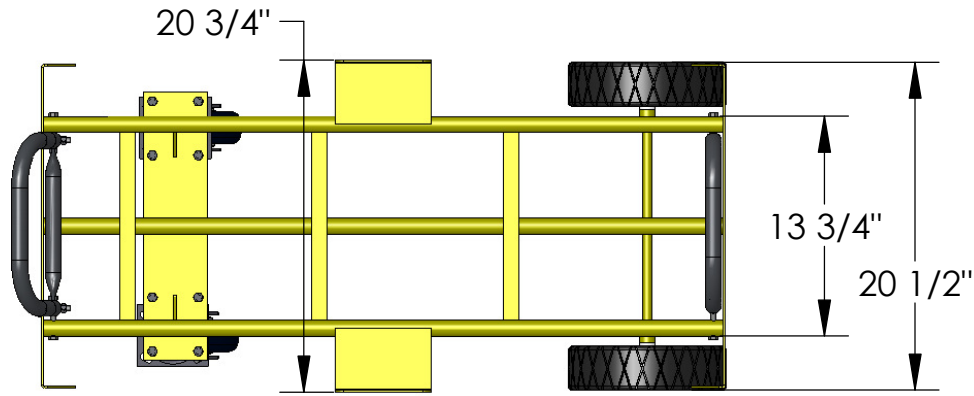

67119-75

1-877-447-2648  
SUPPORT@GRANITEIND.COM

**AMERICAN**   
**CART & EQUIPMENT**  
MANUFACTURED BY GRANITE INDUSTRIES