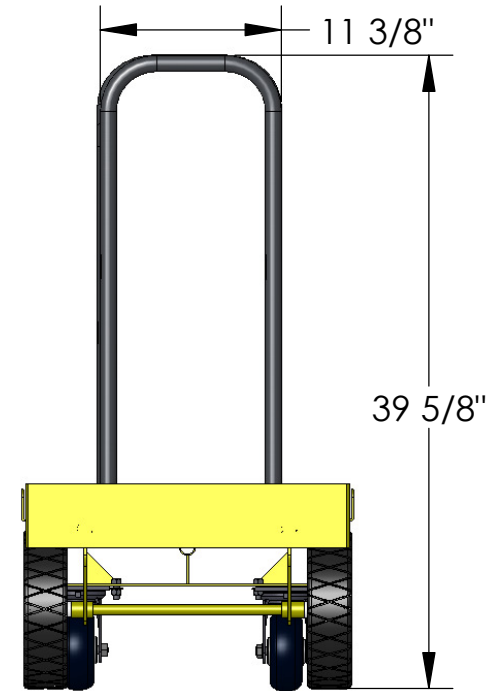

67119-75

1-877-447-2648  
SUPPORT@GRANITEIND.COM

**AMERICAN**   
**CART & EQUIPMENT**  
MANUFACTURED BY GRANITE INDUSTRIES