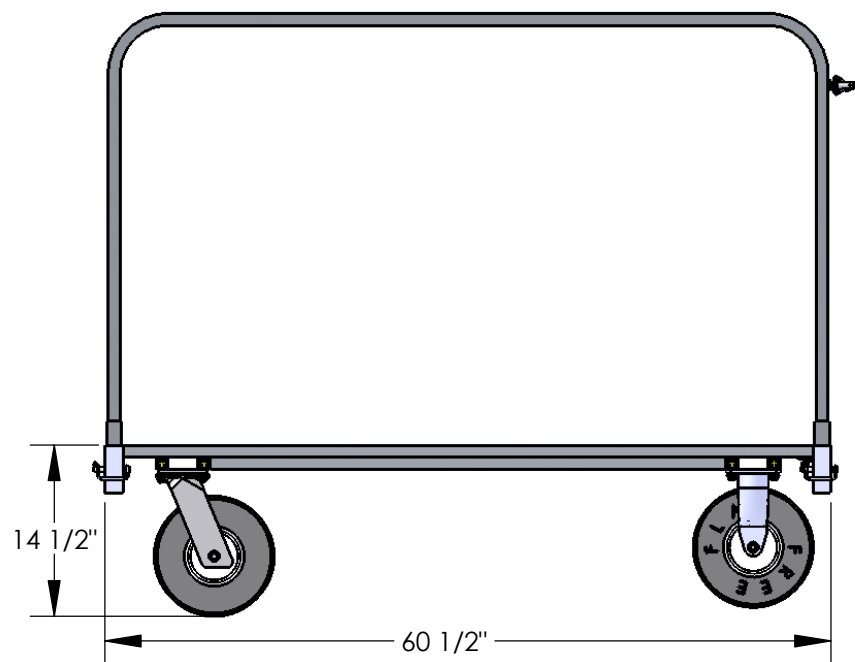

67117

1-877-447-2648
SUPPORT@GRANITEIND.COM

AMERICAN 
CART & EQUIPMENT
MANUFACTURED BY GRANITE INDUSTRIES