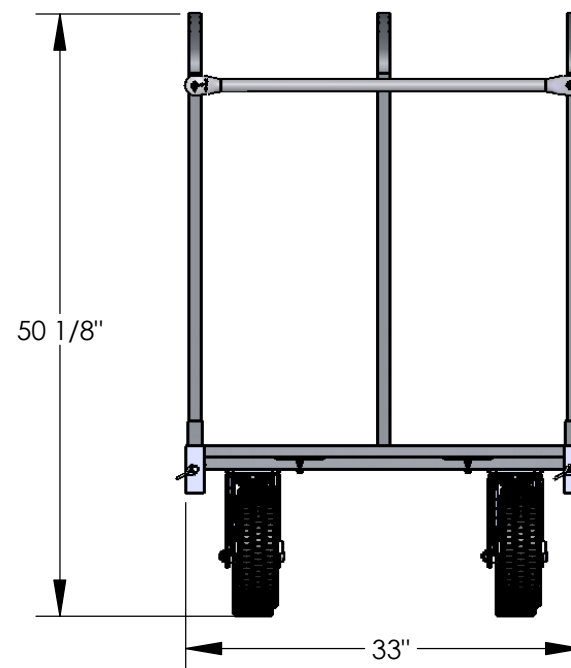

67117

1-877-447-2648
SUPPORT@GRANITEIND.COM

AMERICAN 
CART & EQUIPMENT
MANUFACTURED BY GRANITE INDUSTRIES