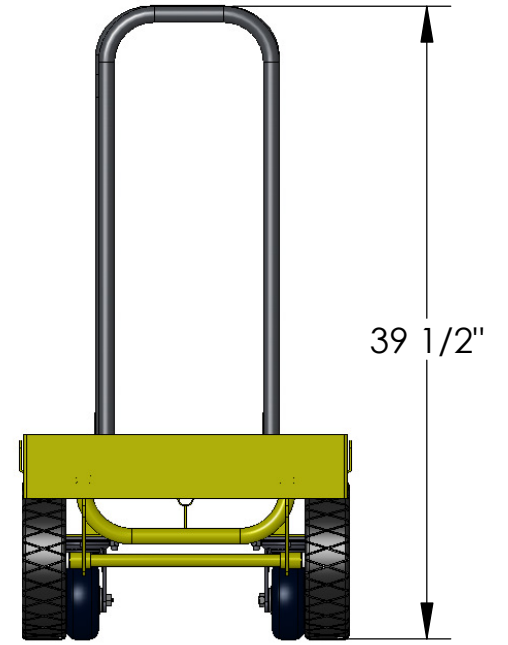

67116-75

1-877-447-2648
SUPPORT@GRANITEIND.COM

AMERICAN 
CART & EQUIPMENT
MANUFACTURED BY GRANITE INDUSTRIES