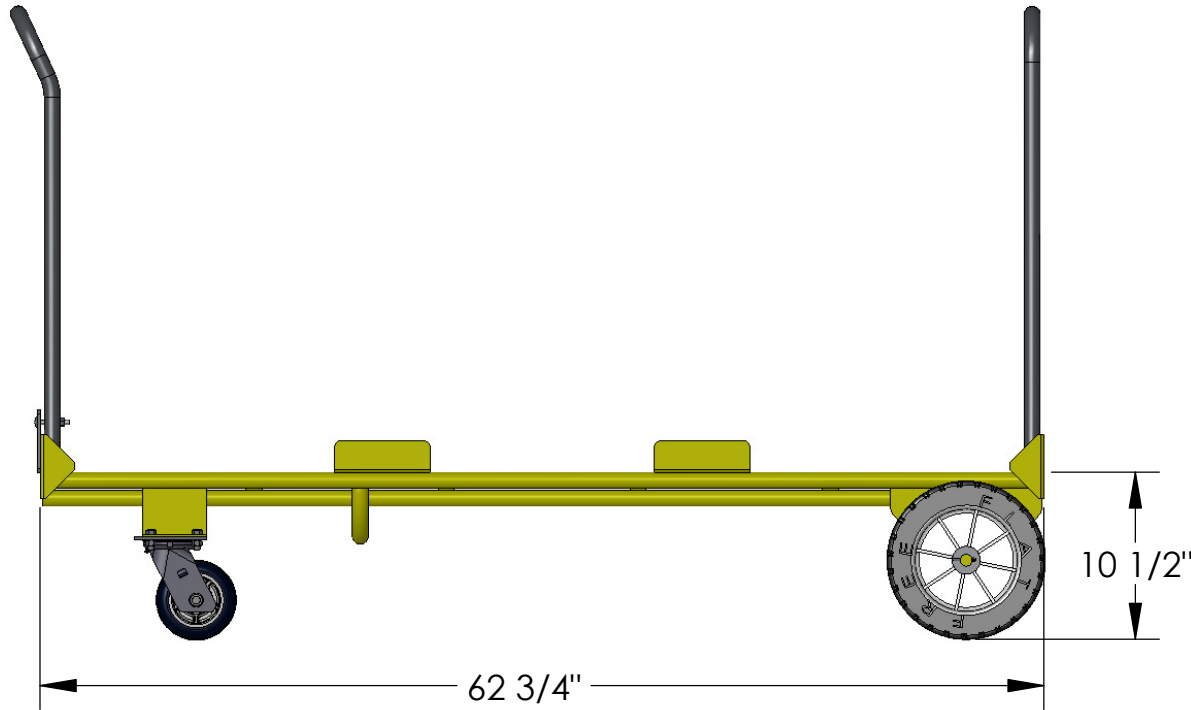

67116-75

1-877-447-2648
SUPPORT@GRANITEIND.COM

AMERICAN 
CART & EQUIPMENT
MANUFACTURED BY GRANITE INDUSTRIES