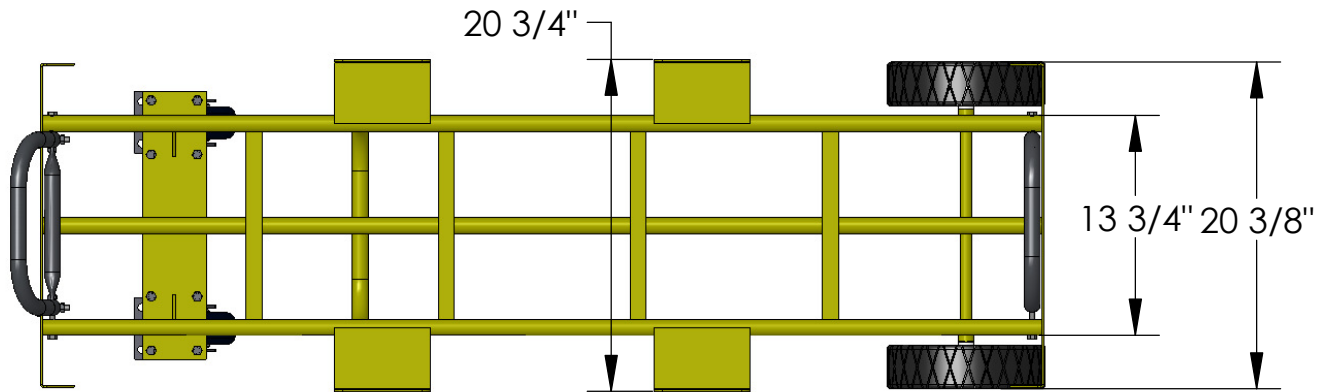

67116-75

1-877-447-2648
SUPPORT@GRANITEIND.COM

AMERICAN 
CART & EQUIPMENT
MANUFACTURED BY GRANITE INDUSTRIES