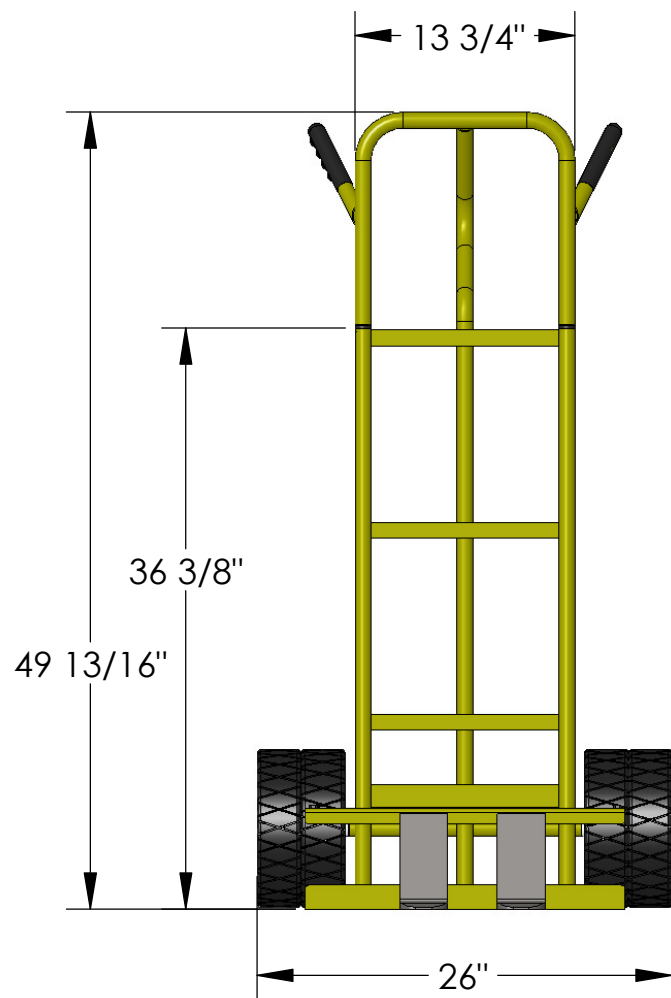

67105-75

1-877-447-2648
SUPPORT@GRANITEIND.COM

AMERICAN 
CART & EQUIPMENT
MANUFACTURED BY GRANITE INDUSTRIES