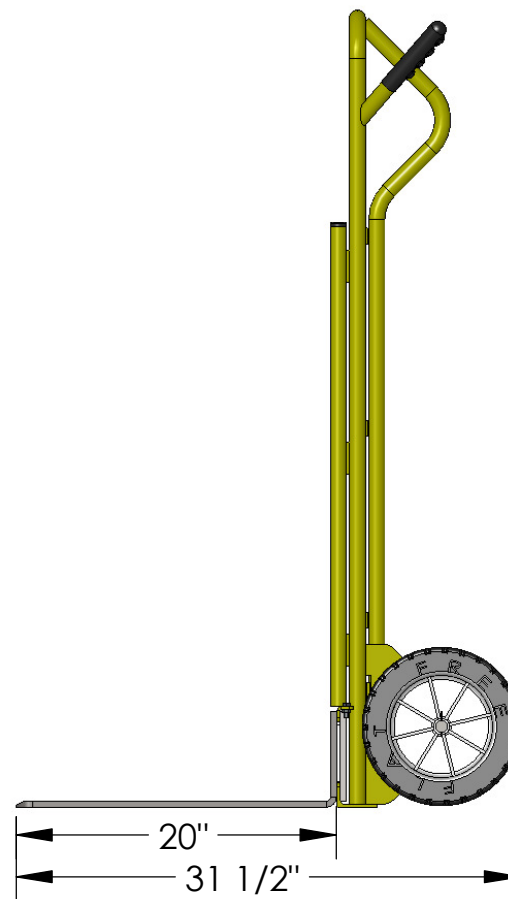

67105-75

1-877-447-2648
SUPPORT@GRANITEIND.COM

AMERICAN 
CART & EQUIPMENT
MANUFACTURED BY GRANITE INDUSTRIES