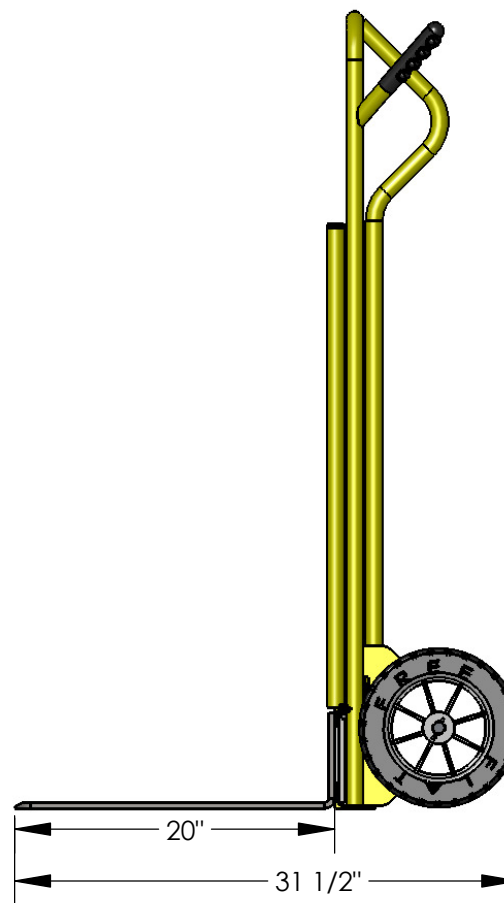

67104-75

1-877-447-2648
SUPPORT@GRANITEIND.COM

AMERICAN 
CART & EQUIPMENT
MANUFACTURED BY GRANITE INDUSTRIES