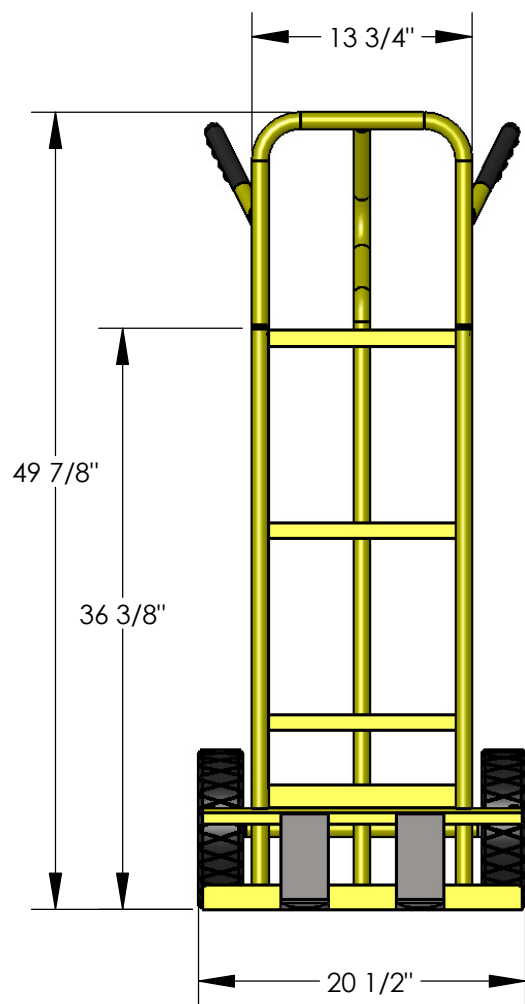

67104-75

1-877-447-2648
SUPPORT@GRANITEIND.COM

AMERICAN 
CART & EQUIPMENT
MANUFACTURED BY GRANITE INDUSTRIES