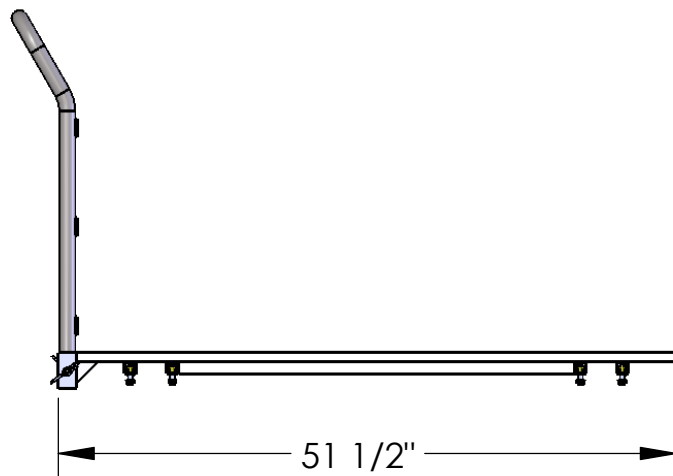

67091

1-877-447-2648  
SUPPORT@GRANITEIND.COM

**AMERICAN**   
**CART & EQUIPMENT**  
MANUFACTURED BY GRANITE INDUSTRIES