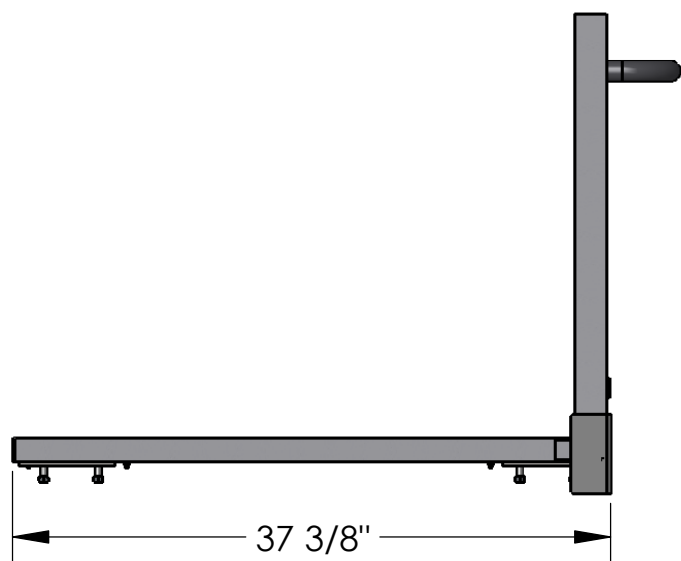

67075

1-877-447-2648
SUPPORT@GRANITEIND.COM

AMERICAN 
CART & EQUIPMENT
MANUFACTURED BY GRANITE INDUSTRIES