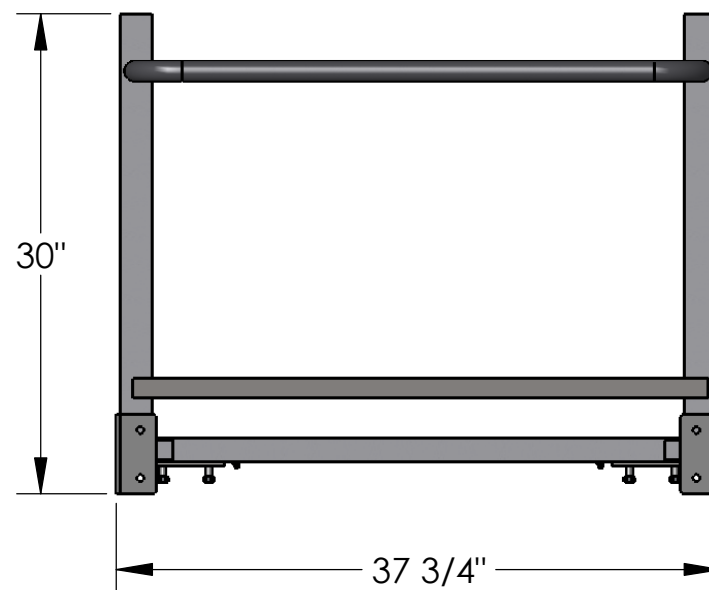

67075

1-877-447-2648
SUPPORT@GRANITEIND.COM

AMERICAN 
CART & EQUIPMENT
MANUFACTURED BY GRANITE INDUSTRIES