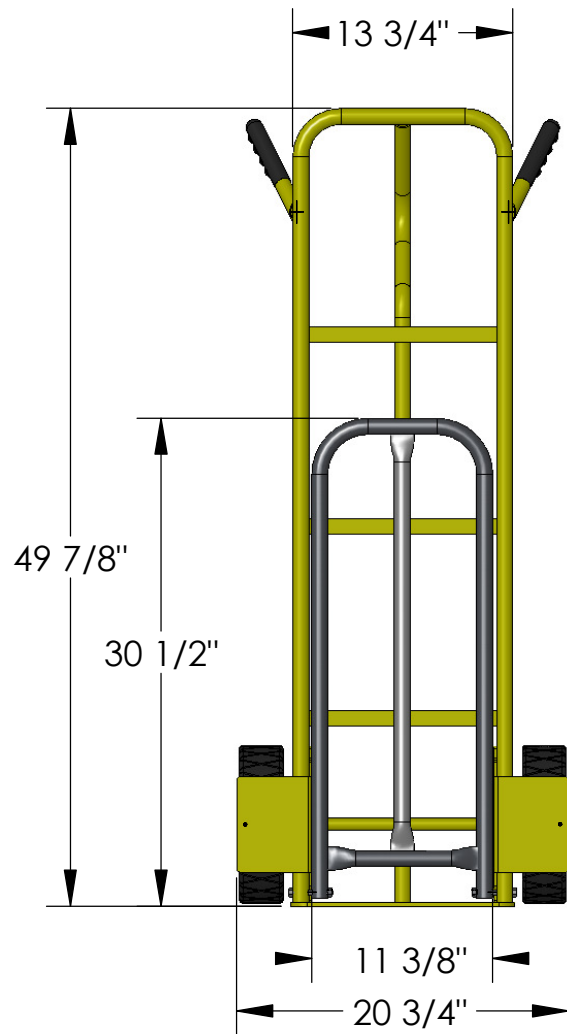

67074-75

1-877-447-2648  
SUPPORT@GRANITEIND.COM

**AMERICAN**   
**CART & EQUIPMENT**  
MANUFACTURED BY GRANITE INDUSTRIES