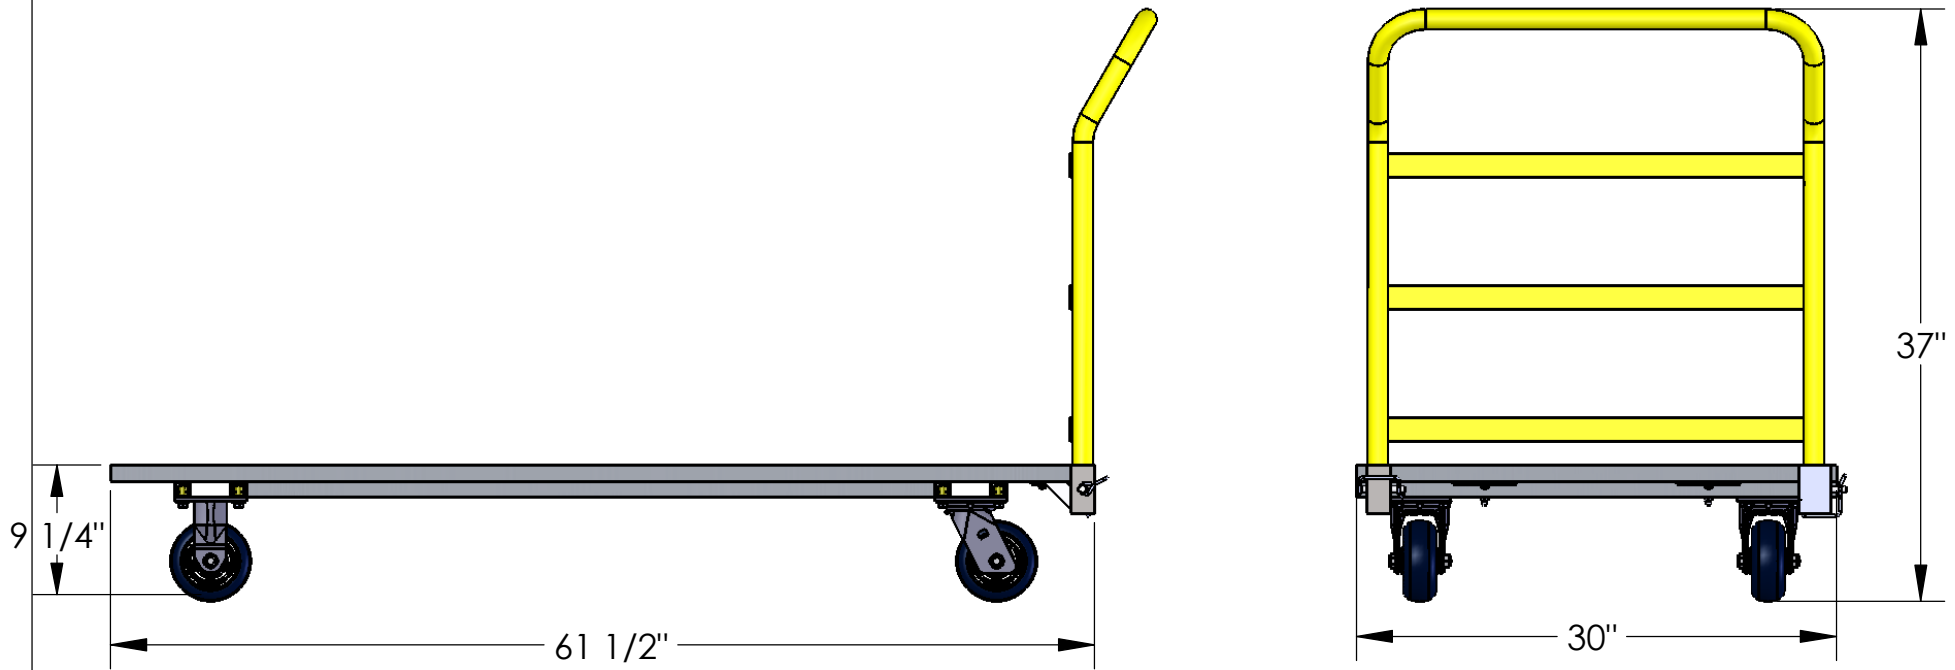

67037

1-877-447-2648
SUPPORT@GRANITEIND.COM

AMERICAN 
CART & EQUIPMENT
MANUFACTURED BY GRANITE INDUSTRIES