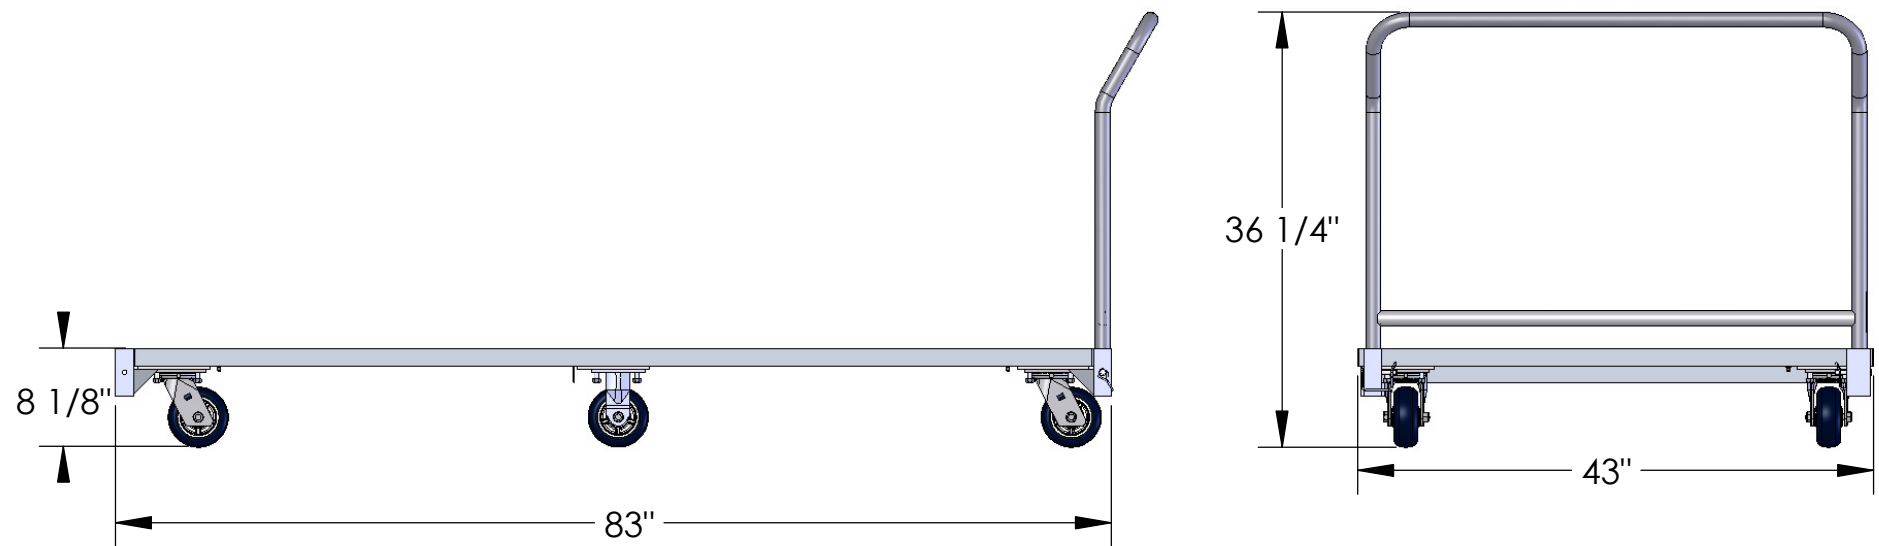

67034

1-877-447-2648  
SUPPORT@GRANITEIND.COM

**AMERICAN**   
**CART & EQUIPMENT**  
MANUFACTURED BY GRANITE INDUSTRIES