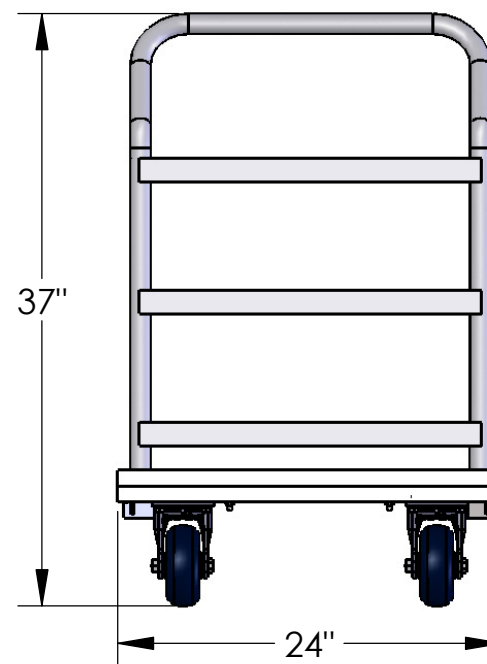

67031

1-877-447-2648
SUPPORT@GRANITEIND.COM

AMERICAN 
CART & EQUIPMENT
MANUFACTURED BY GRANITE INDUSTRIES