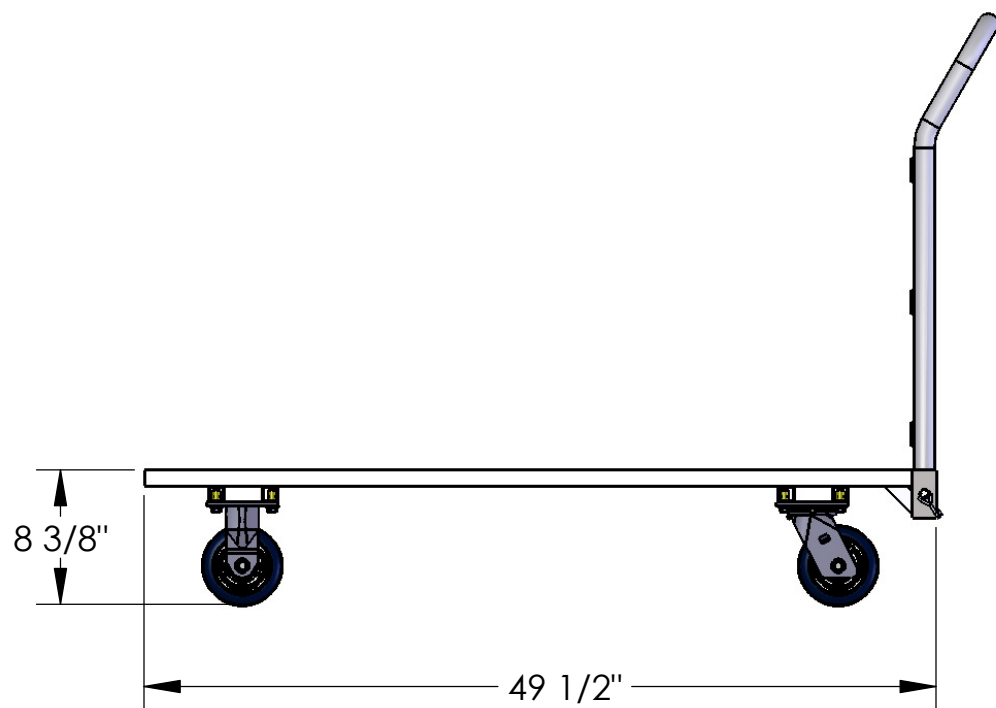

67031

1-877-447-2648
SUPPORT@GRANITEIND.COM

AMERICAN 
CART & EQUIPMENT
MANUFACTURED BY GRANITE INDUSTRIES