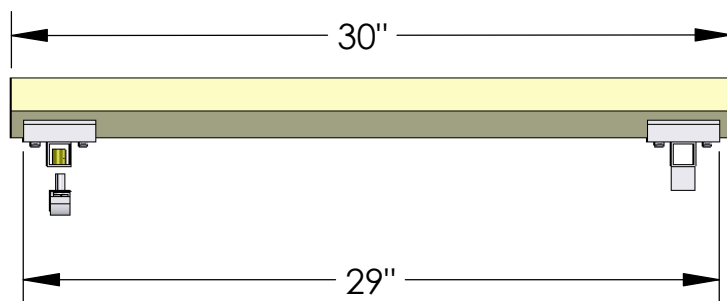

67019

1-877-447-2648
SUPPORT@GRANITEIND.COM

AMERICAN 
CART & EQUIPMENT
MANUFACTURED BY GRANITE INDUSTRIES