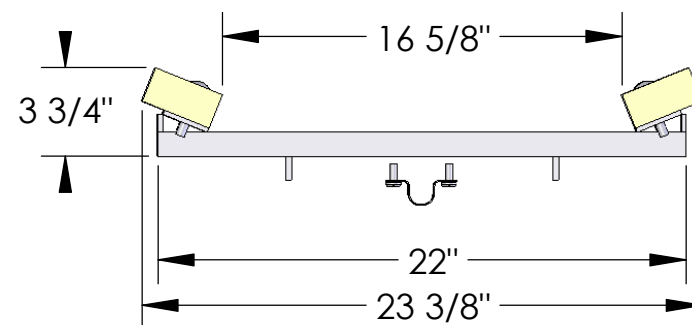

67019

1-877-447-2648
SUPPORT@GRANITEIND.COM

AMERICAN 
CART & EQUIPMENT
MANUFACTURED BY GRANITE INDUSTRIES