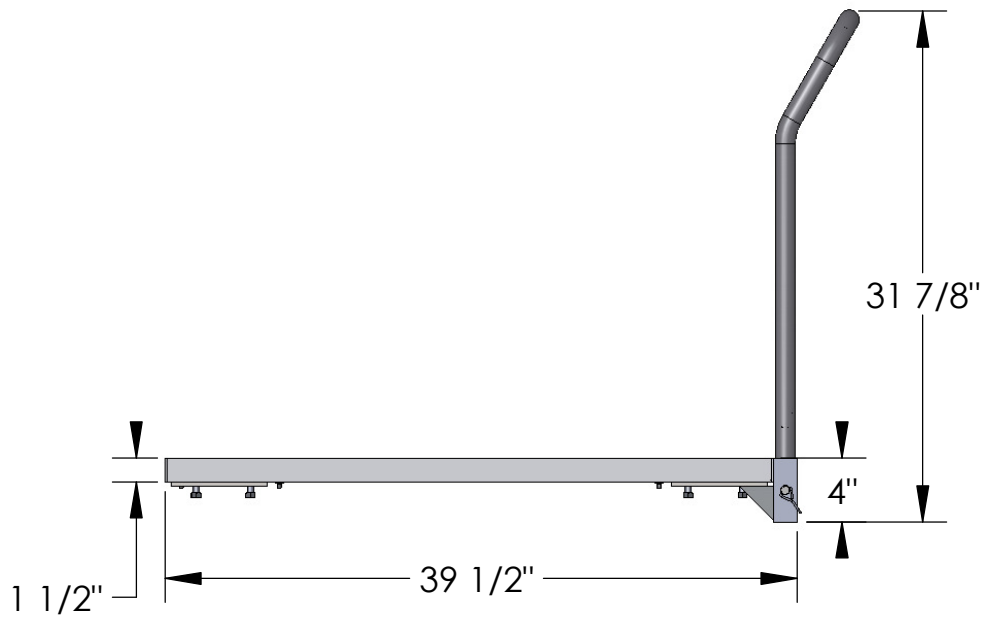

67012

1-877-447-2648  
SUPPORT@GRANITEIND.COM

**AMERICAN**   
**CART & EQUIPMENT**  
MANUFACTURED BY GRANITE INDUSTRIES