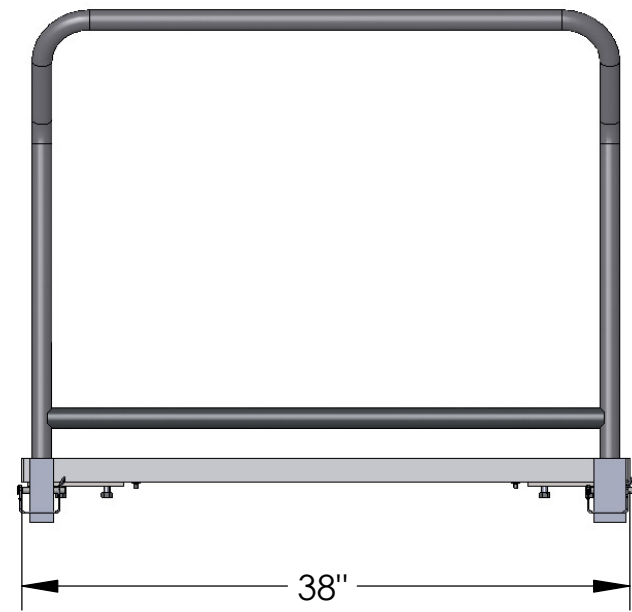

67012

1-877-447-2648  
SUPPORT@GRANITEIND.COM

**AMERICAN**   
**CART & EQUIPMENT**  
MANUFACTURED BY GRANITE INDUSTRIES